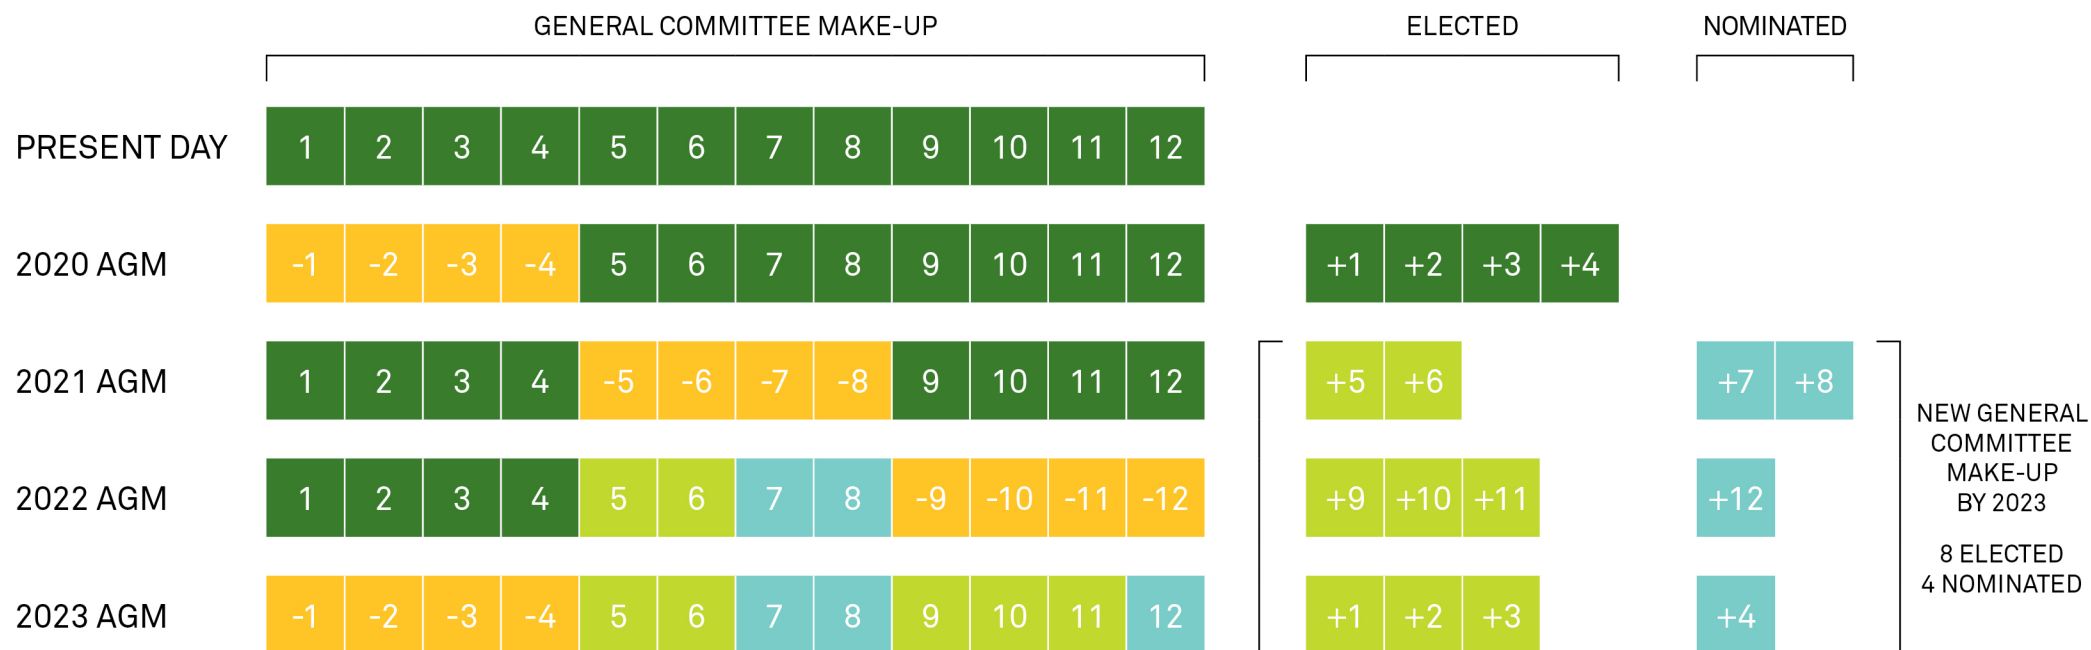

GENERAL COMMITTEE TRANSITION

- ELECTED GENERAL COMMITTEE MEMBER
- RETIRING GENERAL COMMITTEE MEMBER
- NEWLY ELECTED GENERAL COMMITTEE MEMBER (POST CHANGES)
- NOMINATED GENERAL COMMITTEE MEMBER (POST CHANGES)